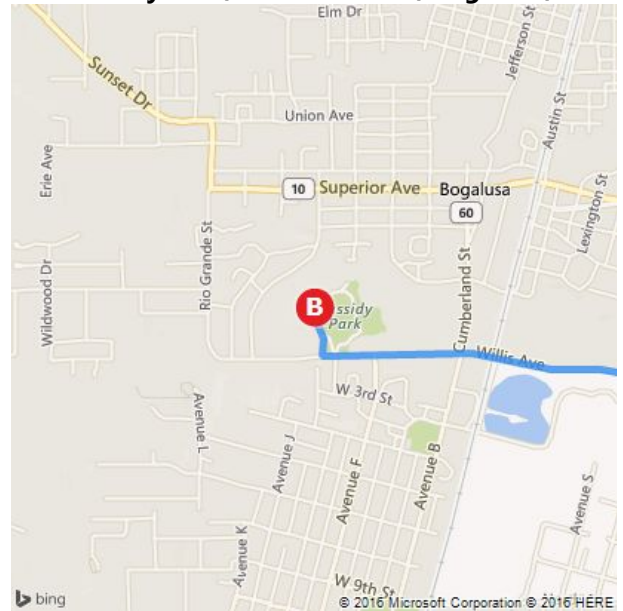

**A** Mobile  
**B** Cassidy Park, Pocahontas St, Bogalusa, LA 70427

**2 hr 33 min, 137.5 mi**  
 Light traffic (2 hr 31 min without traffic)  
 Via I-10 W, MS-26

**A** Mobile

↑	1. Depart <b>US-98 / AL-16 / AL-42</b> toward S Jefferson St	0.5 mi
↘	2. Turn <b>right</b> onto <b>S Claiborne St</b> Holiday Inn on the corner	0.5 mi
	3. Take ramp <b>left</b> and follow signs for <b>I-10 West</b> • <i>Entering Mississippi</i>	56.4 mi, 49 min
	4. At exit <b>46B-A</b> , take ramp <b>right</b> for <b>MS-67 North / MS-15 North</b> toward <b>Keesler A.F.B. / Biloxi</b>	2.7 mi
↑	5. Keep <b>straight</b> onto <b>MS-67 N</b>	18.3 mi, 18 min
	6. Take ramp <b>right</b> for <b>US-49 North</b> toward <b>Hattiesburg / Jackson</b> Pass Chevron on the left in 4.2 mi	14.1 mi, 15 min
↘	7. Take ramp <b>right</b> for <b>MS-26</b> toward <b>Poplarville / Lucedale</b>	0.2 mi
↙	8. Turn <b>left</b> onto <b>MS-26 / MS-38</b> Pass Chevron in 0.3 mi	41.0 mi, 52 min
	9. Road name changes to <b>LA-10</b> • <i>Entering Louisiana</i>	1.9 mi
↙	10. Turn <b>left</b> onto <b>LA-3124 / Richmond St</b>	0.6 mi
↘	11. Turn <b>right</b> onto <b>Willis Ave</b>	1.1 mi

12. Turn **right** onto **Pocahontas St**

0.2 mi

13. Arrive at **Pocahontas St**  
The last intersection is Willis Ave

**B** Cassidy Park

**A Mobile**

**B Cassidy Park, Pocahontas St, Bogalusa, LA...**

These directions are subject to the Microsoft® Service Agreement and are for informational purposes only. No guarantee is made regarding their completeness or accuracy. Construction projects, traffic, or other events may cause actual conditions to differ from these results. Map and traffic data © 2016 HERE™.