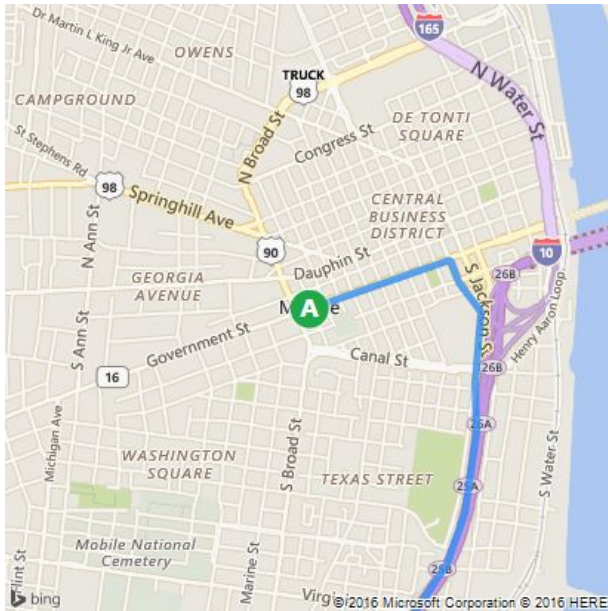

**A** Mobile  
**B** Cassidy Park, Pocahontas St, Bogalusa, LA 70427

**2 hr 33 min, 137.5 mi**  
 Light traffic (2 hr 31 min without traffic)  
 Via I-10 W, MS-26

**A** Mobile

↑	1. Depart <b>US-98 / AL-16 / AL-42</b> toward S Jefferson St	0.5 mi
↘	2. Turn <b>right</b> onto <b>S Claiborne St</b> Holiday Inn on the corner	0.5 mi
	3. Take ramp <b>left</b> and follow signs for <b>I-10 West</b> • <i>Entering Mississippi</i>	56.4 mi, 49 min
	4. At exit <b>46B-A</b> , take ramp <b>right</b> for <b>MS-67 North / MS-15 North</b> toward <b>Keesler A.F.B. / Biloxi</b>	2.7 mi
↑	5. Keep <b>straight</b> onto <b>MS-67 N</b>	18.3 mi, 18 min
	6. Take ramp <b>right</b> for <b>US-49 North</b> toward <b>Hattiesburg / Jackson</b> Pass Chevron on the left in 4.2 mi	14.1 mi, 15 min
↘	7. Take ramp <b>right</b> for <b>MS-26</b> toward <b>Poplarville / Lucedale</b>	0.2 mi
↙	8. Turn <b>left</b> onto <b>MS-26 / MS-38</b> Pass Chevron in 0.3 mi	41.0 mi, 52 min
	9. Road name changes to <b>LA-10</b> • <i>Entering Louisiana</i>	1.9 mi
↙	10. Turn <b>left</b> onto <b>LA-3124 / Richmond St</b>	0.6 mi
↘	11. Turn <b>right</b> onto <b>Willis Ave</b>	1.1 mi

12. Turn **right** onto **Pocahontas St**

0.2 mi

13. Arrive at **Pocahontas St**  
The last intersection is Willis Ave

**B** Cassidy Park

**A Mobile**

**B Cassidy Park, Pocahontas St, Bogalusa, LA...**

These directions are subject to the Microsoft® Service Agreement and are for informational purposes only. No guarantee is made regarding their completeness or accuracy. Construction projects, traffic, or other events may cause actual conditions to differ from these results. Map and traffic data © 2016 HERE™.