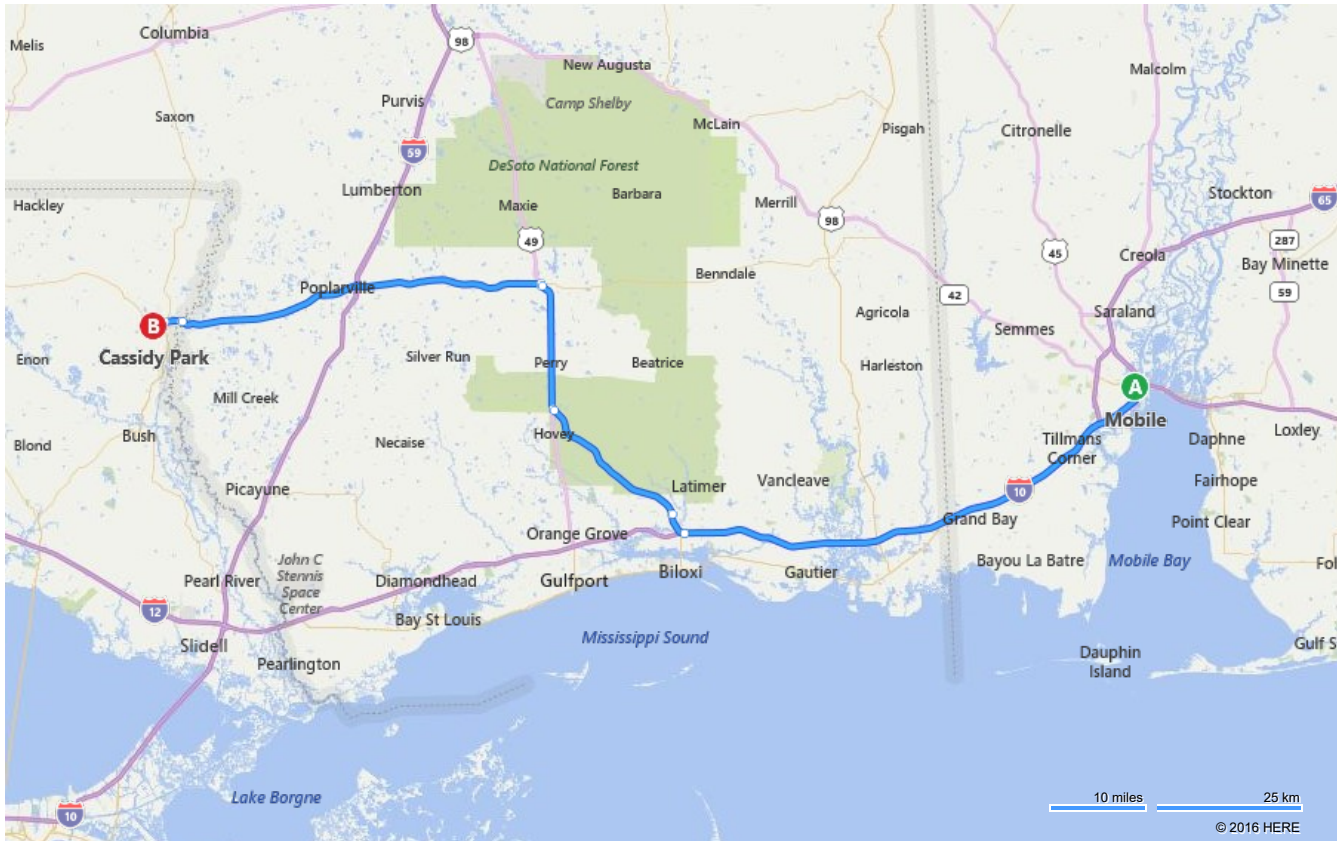

**A** Mobile  
**B** Cassidy Park, Pocahontas St, Bogalusa, LA 70427

**2 hr 33 min, 137.5 mi**  
 Light traffic (2 hr 31 min without traffic)  
 Via I-10 W, MS-26

**A** Mobile

↑	1. Depart <b>US-98 / AL-16 / AL-42</b> toward S Jefferson St	0.5 mi
↘	2. Turn <b>right</b> onto <b>S Claiborne St</b> Holiday Inn on the corner	0.5 mi
	3. Take ramp <b>left</b> and follow signs for <b>I-10 West</b> • <i>Entering Mississippi</i>	56.4 mi, 49 min
	4. At exit <b>46B-A</b> , take ramp <b>right</b> for <b>MS-67 North / MS-15 North</b> toward <b>Keesler A.F.B. / Biloxi</b>	2.7 mi
↑	5. Keep <b>straight</b> onto <b>MS-67 N</b>	18.3 mi, 18 min
	6. Take ramp <b>right</b> for <b>US-49 North</b> toward <b>Hattiesburg / Jackson</b> Pass Chevron on the left in 4.2 mi	14.1 mi, 15 min
↘	7. Take ramp <b>right</b> for <b>MS-26</b> toward <b>Poplarville / Lucedale</b>	0.2 mi
↙	8. Turn <b>left</b> onto <b>MS-26 / MS-38</b> Pass Chevron in 0.3 mi	41.0 mi, 52 min
	9. Road name changes to <b>LA-10</b> • <i>Entering Louisiana</i>	1.9 mi
↙	10. Turn <b>left</b> onto <b>LA-3124 / Richmond St</b>	0.6 mi
↘	11. Turn <b>right</b> onto <b>Willis Ave</b>	1.1 mi

12. Turn **right** onto **Pocahontas St**

0.2 mi

13. Arrive at **Pocahontas St**  
The last intersection is Willis Ave

**B** Cassidy Park

**A Mobile**

**B Cassidy Park, Pocahontas St, Bogalusa, LA...**

These directions are subject to the Microsoft® Service Agreement and are for informational purposes only. No guarantee is made regarding their completeness or accuracy. Construction projects, traffic, or other events may cause actual conditions to differ from these results. Map and traffic data © 2016 HERE™.